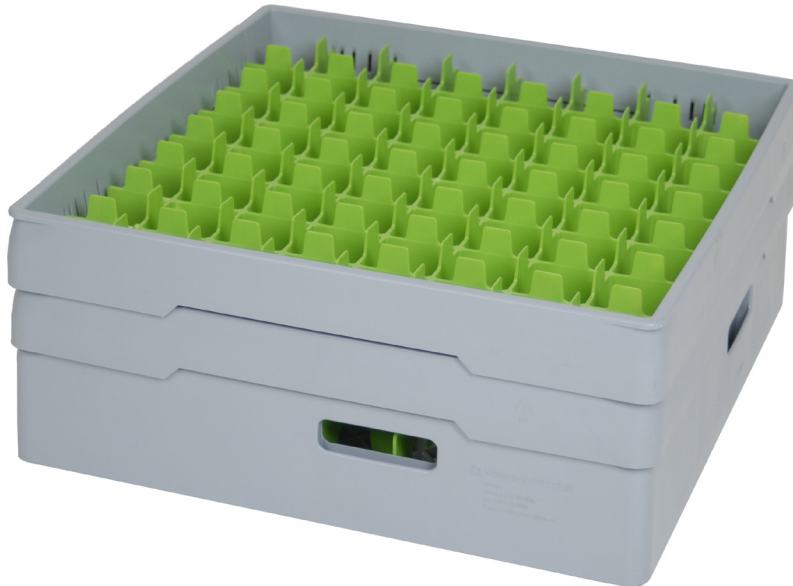

Art.No. 200AR-8

Dimension

Length: 500 mm
Width: 500 mm
Height: 156 mm

Capacity

64 glasses with a maximum diameter of 52 mm and a maximum height of 120 mm.

Cleaning

In the dishwashing machine.

Compartment basket for glasses

Art. No. 018G-2-028G

Dishwashing basket with compartments for washing, storing, and transporting glasses. The compartments protect glasses from breakage, wear, and water spots.

Features/Design

Grey, injection-moulded polypropylene basket with smooth sides and ergonomic diagonal handles for better grip and balance. Features a rhombic, large-meshed bottom for optimal drainage. Lightweight with double walls for stability, it is stackable for secure transport. Made with environmentally friendly colours and compatible with all standard 50x50 cm dishwashing machines. Grooved compartments prevent water spots. Compartment colour: **Green**.