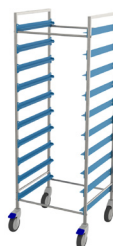

Diverse basket trolleys for transport. The compartment can be exchanged for a different size as needed in the future.

Art.No. 200AR-10