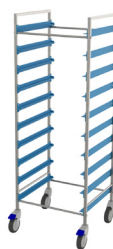

Accessories/Info

Art. No. 119 Cover for baskets.

Art. No. 135 Stainless steel drip tray.

Diverse basket trolleys for transport. The compartment can be exchanged for a different size as needed in the future.

Art.No. 200AR-10

Dimension

Length: 500 mm
Width: 500 mm
Height: 106 mm

Capacity

64 glasses with a maximum diameter of 52 mm and a maximum height of 70 mm.

Cleaning

In the dishwashing machine.