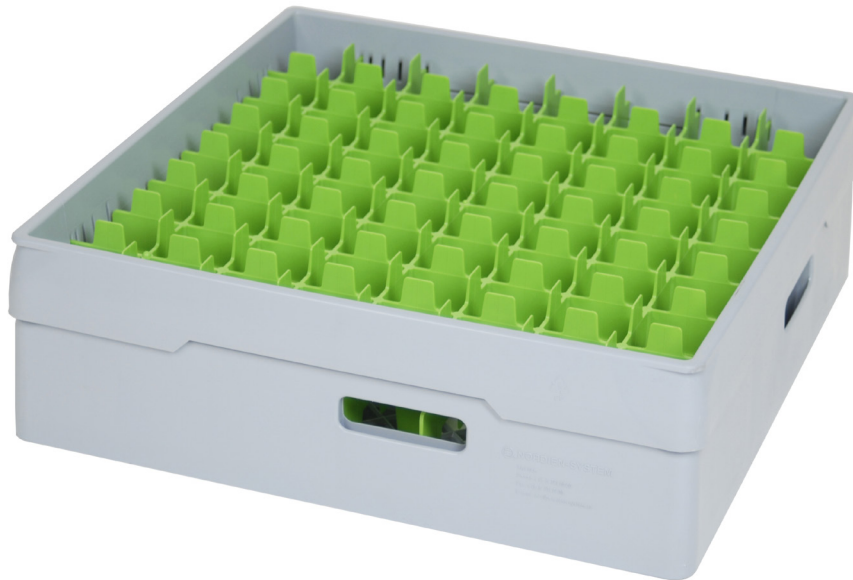

Art.No. 200AR-10

Dimension

Length: 500 mm
Width: 500 mm
Height: 106 mm

Capacity

64 glasses with a maximum diameter of 52 mm and a maximum height of 70 mm.

Cleaning

In the dishwashing machine.

Compartment basket for glasses

Art. No. 018G-1-028G

Dishwashing basket with compartments for washing, storing, and transporting glasses. The compartments protect glasses from breakage, wear, and water spots.

Features/Design

Grey, injection-moulded polypropylene basket with smooth sides and ergonomic diagonal handles for better grip and balance. Features a rhombic, large-meshed bottom for optimal drainage. Lightweight with double walls for stability, it is stackable for secure transport. Made with environmentally friendly colours and compatible with all standard 50x50 cm dishwashing machines. Grooved compartments prevent water spots. Compartment colour: **Green**.