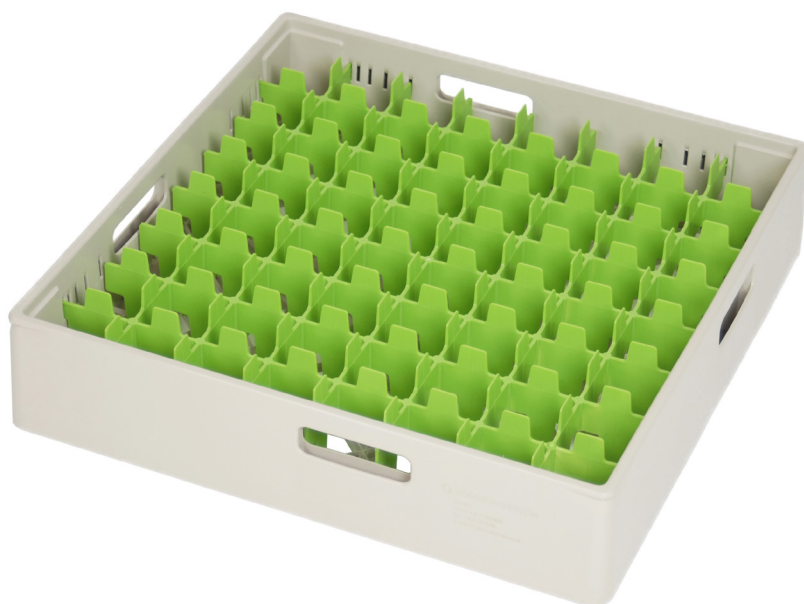

Compartment basket for glasses

Art. No. 018B

Dishwashing basket with compartments for washing, storing, and transporting glasses. The compartments protect glasses from breakage, wear, and water spots.

Features/Design

Beige, injection-moulded polypropylene basket with smooth sides and ergonomic diagonal handles for better grip and balance. Features a rhombic, large-meshed bottom for optimal drainage. Lightweight with double walls for stability, it is stackable for secure transport. Made with environmentally friendly colours and compatible with all standard 50x50 cm dishwashing machines. Grooved compartments prevent water spots. Compartment colour: **Green**.

Art.No. 200AR-10

Dimension

Length: 500 mm
Width: 500 mm
Height: 106 mm

Capacity

64 glasses with a maximum diameter of 52 mm and a maximum height of 70 mm.

Cleaning

In the dishwashing machine.

Compartment basket for glasses

Art. No. 018B-1-028B

Dishwashing basket with compartments for washing, storing, and transporting glasses. The compartments protect glasses from breakage, wear, and water spots.

Features/Design

Beige, injection-moulded polypropylene basket with smooth sides and ergonomic diagonal handles for better grip and balance. Features a rhombic, large-meshed bottom for optimal drainage. Lightweight with double walls for stability, it is stackable for secure transport. Made with environmentally friendly colours and compatible with all standard 50x50 cm dishwashing machines. Grooved compartments prevent water spots. Compartment colour: **Green**.