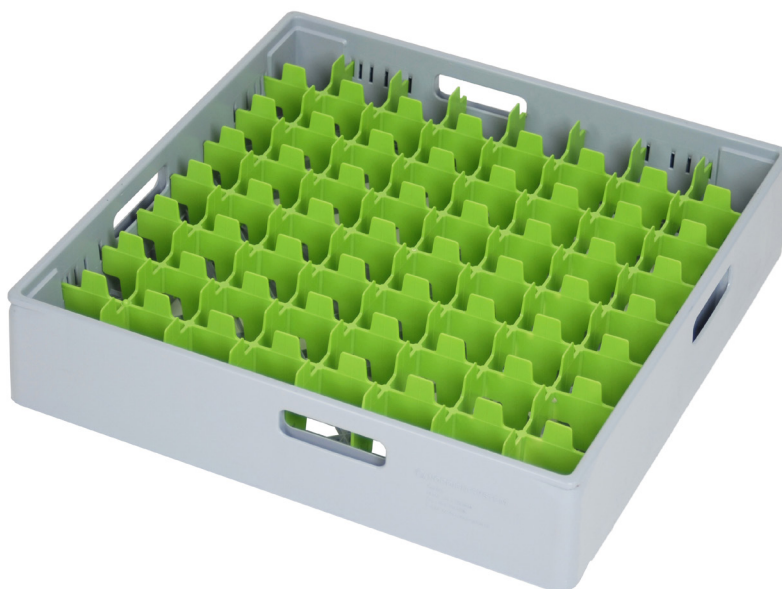

[Art.No. 200AR-4](#)

Dimension

Length: 500 mm
Width: 500 mm
Height: 306 mm

Capacity

64 glasses with a maximum diameter of 52 mm and a maximum height of 270 mm.

Cleaning

In the dishwashing machine.

Compartment basket for glasses

Art. No. 018G

Dishwashing basket with compartments for washing, storing, and transporting glasses. The compartments protect glasses from breakage, wear, and water spots.

Features/Design

Grey, injection-moulded polypropylene basket with smooth sides and ergonomic diagonal handles for better grip and balance. Features a rhombic, large-meshed bottom for optimal drainage. Lightweight with double walls for stability, it is stackable for secure transport. Made with environmentally friendly colours and compatible with all standard 50x50 cm dishwashing machines. Grooved compartments prevent water spots. Compartment colour: **Green**.