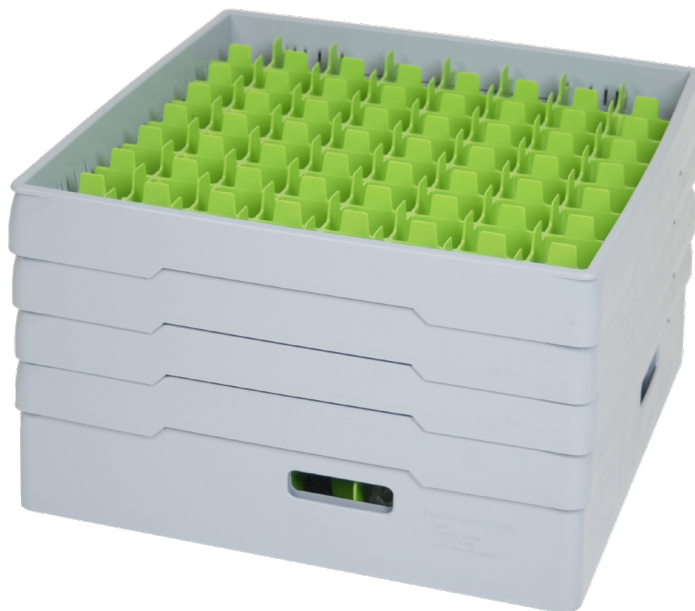

Art.No. 200AR-5

Dimension

Length: 500 mm
Width: 500 mm
Height: 256 mm

Capacity

64 glasses with a maximum diameter of 52 mm and a maximum height of 220 mm.

Cleaning

In the dishwashing machine.

Compartment basket for glasses

Art. No. 018G-4-028G

Dishwashing basket with compartments for washing, storing, and transporting glasses. The compartments protect glasses from breakage, wear, and water spots.

Features/Design

Grey, injection-moulded polypropylene basket with smooth sides and ergonomic diagonal handles for better grip and balance. Features a rhombic, large-meshed bottom for optimal drainage. Lightweight with double walls for stability, it is stackable for secure transport. Made with environmentally friendly colours and compatible with all standard 50x50 cm dishwashing machines. Grooved compartments prevent water spots. Compartment colour: **Green**.