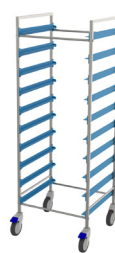

Accessories/Info

Art. No. 119 Cover for baskets.

Art. No. 135 Stainless steel drip tray.

Diverse basket trolleys for transport. The compartment can be exchanged for a different size as needed in the future.

Art.No. 200AR-10

Dimension

Length: 500 mm
Width: 500 mm
Height: 106 mm

Capacity

49 glasses with a maximum diameter of 60 mm and a maximum height of 70 mm.

Cleaning

In the dishwashing machine.