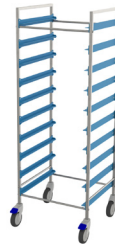

Diverse basket trolleys for transport. The compartment can be exchanged for a different size as needed in the future.

Art.No. 200AR-10