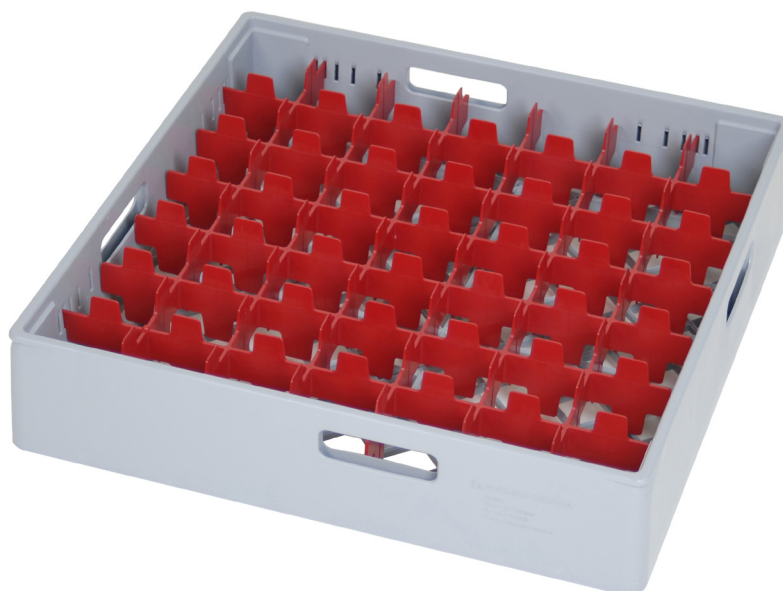

[Art.No. 200AR-4](#)

Dimension

Length: 500 mm
Width: 500 mm
Height: 306 mm

Capacity

49 glasses with a maximum diameter of 60 mm and a maximum height of 270 mm.

Cleaning

In the dishwashing machine.

Compartment basket for glasses

Art. No. 017G

Dishwashing basket with compartments for washing, storing, and transporting glasses. The compartments protect glasses from breakage, wear, and water spots.

Features/Design

Grey, injection-moulded polypropylene basket with smooth sides and ergonomic diagonal handles for better grip and balance. Features a rhombic, large-meshed bottom for optimal drainage. Lightweight with double walls for stability, it is stackable for secure transport. Made with environmentally friendly colours and compatible with all standard 50x50 cm dishwashing machines. Grooved compartments prevent water spots. Compartment colour: Red.