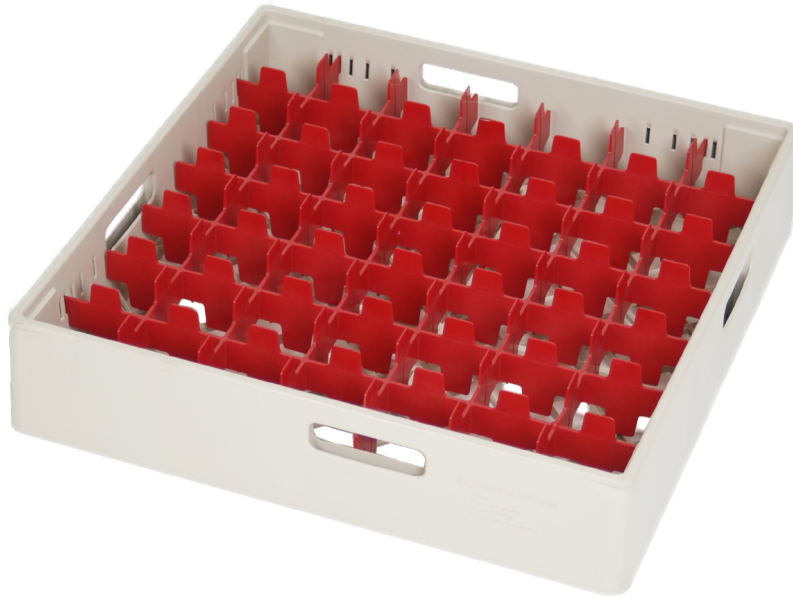

Compartment basket for glasses

Art. No. 017B

Dishwashing basket with compartments for washing, storing, and transporting glasses. The compartments protect glasses from breakage, wear, and water spots.

Features/Design

Black, injection-moulded polypropylene basket with smooth sides and ergonomic diagonal handles for better grip and balance. Features a rhombic, large-meshed bottom for optimal drainage. Lightweight with double walls for stability, it is stackable for secure transport. Made with environmentally friendly colours and compatible with all standard 50x50 cm dishwashing machines. Grooved compartments prevent water spots. Compartment colour: **Red**.

Art.No. 200AR-10

Dimension

Length: 500 mm
Width: 500 mm
Height: 106 mm

Capacity

49 glasses with a maximum diameter of 60 mm and a maximum height of 70 mm.

Cleaning

In the dishwashing machine.

Compartment basket for glasses