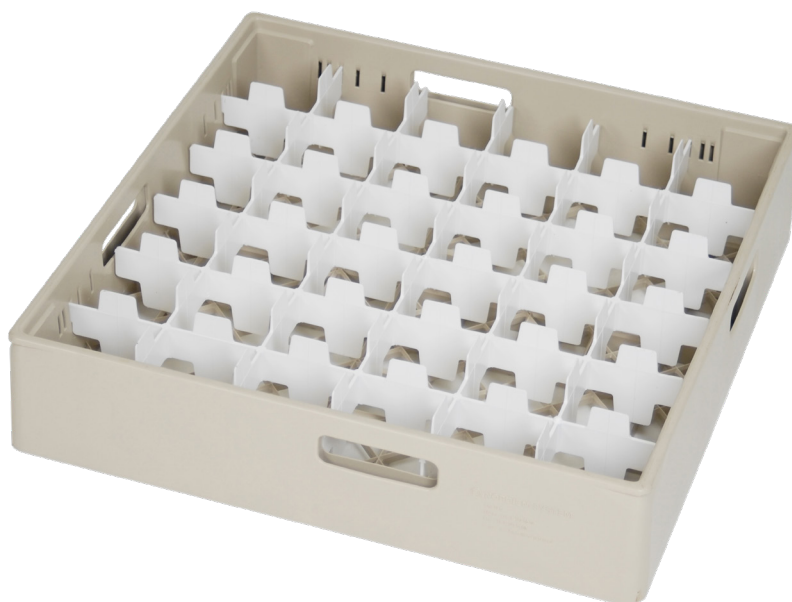

## Compartment basket for glasses

**Art. No. 016B**

*Dishwashing basket with compartments for washing, storing, and transporting glasses. The compartments protect glasses from breakage, wear, and water spots.*

### Features/Design

Beige, injection-moulded polypropylene basket with smooth sides and ergonomic diagonal handles for better grip and balance. Features a rhombic, large-meshed bottom for optimal drainage. Lightweight with double walls for stability, it is stackable for secure transport. Made with environmentally friendly colours and compatible with all standard 50x50 cm dishwashing machines. Grooved compartments prevent water spots. Compartment colour: **White**.

### Dimension

Length: 500 mm  
Width: 500 mm  
Height: 106 mm

### Dimension

Length: 500 mm  
Width: 500 mm  
Height: 206 mm