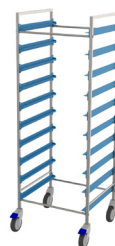

Diverse basket trolleys for transport. The compartment can be exchanged for a different size as needed in the future.

Art.No. 200AR-10