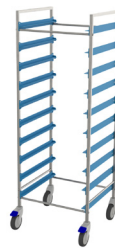

Accessories/Info

Art. No. 119 Cover for baskets.

Art. No. 135 Stainless steel drip tray.

Diverse basket trolleys for transport. The compartment can be exchanged for a different size as needed in the future.

Art.No. 200AR-10