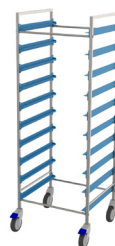

Accessories/Info

Art. No. 119 Cover for baskets.

Art. No. 135 Stainless steel drip tray.

Diverse basket trolleys for transport. The compartment can be exchanged for a different size as needed in the future.

Art.No. 200AR-10

Dimension

Length: 500 mm
Width: 500 mm
Height: 106 mm

Capacity

25 glasses with a maximum diameter of 87 mm and a maximum height of 70 mm.

Cleaning

In the dishwashing machine.