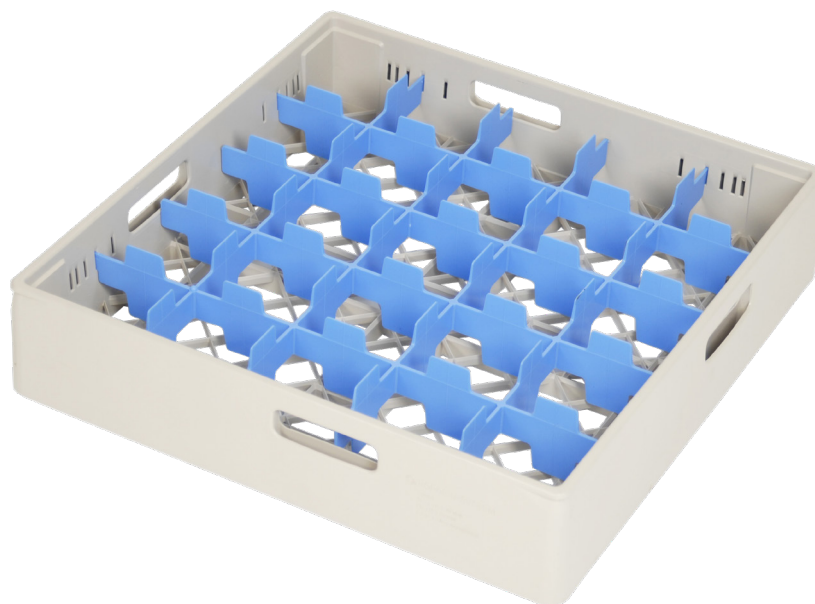

Compartment basket for glasses

Art. No. 015B

Dishwashing basket with compartments for washing, storing, and transporting glasses. The compartments protect glasses from breakage, wear, and water spots.

Features/Design

Beige, injection-moulded polypropylene basket with smooth sides and ergonomic diagonal handles for better grip and balance. Features a rhombic, large-meshed bottom for optimal drainage. Lightweight with double walls for stability, it is stackable for secure transport. Made with environmentally friendly colours and compatible with all standard 50x50 cm dishwashing machines. Grooved compartments prevent water spots. Compartment colour: **Blue**.

Art.No. 200AR-10

Dimension

Length: 500 mm
Width: 500 mm
Height: 106 mm

Capacity

25 glasses with a maximum diameter of 87 mm and a maximum height of 70 mm.

Cleaning

In the dishwashing machine.

Compartment basket for glasses

Art. No. 015B-1-025B

Dishwashing basket with compartments for washing, storing, and transporting glasses. The compartments protect glasses from breakage, wear, and water spots.

Features/Design

Beige, injection-moulded polypropylene basket with smooth sides and ergonomic diagonal handles for better grip and balance. Features a rhombic, large-meshed bottom for optimal drainage. Lightweight with double walls for stability, it is stackable for secure transport. Made with environmentally friendly colours and compatible with all standard 50x50 cm dishwashing machines. Grooved compartments prevent water spots. Compartment colour: **Blue**.