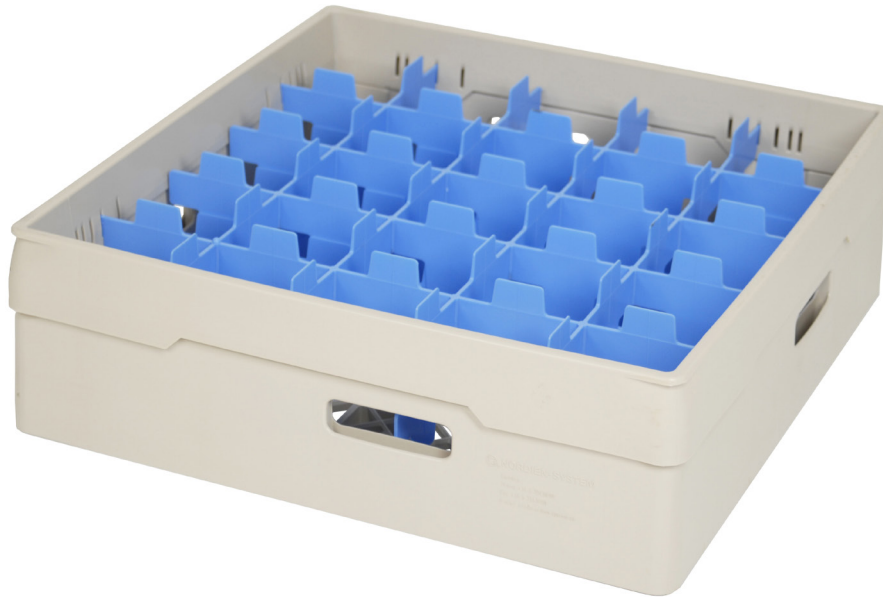

Beige, injection-moulded polypropylene basket with smooth sides and ergonomic diagonal handles for better grip and balance. Features a rhombic, large-meshed bottom for optimal drainage. Lightweight with double walls for stability, it is stackable for secure transport. Made with environmentally friendly colours and compatible with all standard 50x50 cm dishwashing machines. Grooved compartments prevent water spots. Compartment colour: **Blue**.

Art.No. 200AR-10

Dimension

Length: 500 mm
Width: 500 mm
Height: 106 mm

Capacity

25 glasses with a maximum diameter of 87 mm and a maximum height of 70 mm.

Cleaning

In the dishwashing machine.

Compartment basket for glasses

Art. No. 015B-1-025B

Dishwashing basket with compartments for washing, storing, and transporting glasses. The compartments protect glasses from breakage, wear, and water spots.

Features/Design

Beige, injection-moulded polypropylene basket with smooth sides and ergonomic diagonal handles for better grip and balance. Features a rhombic, large-meshed bottom for optimal drainage. Lightweight with double walls for stability, it is stackable for secure transport. Made with environmentally friendly colours and compatible with all standard 50x50 cm dishwashing machines. Grooved compartments prevent water spots. Compartment colour: **Blue**.