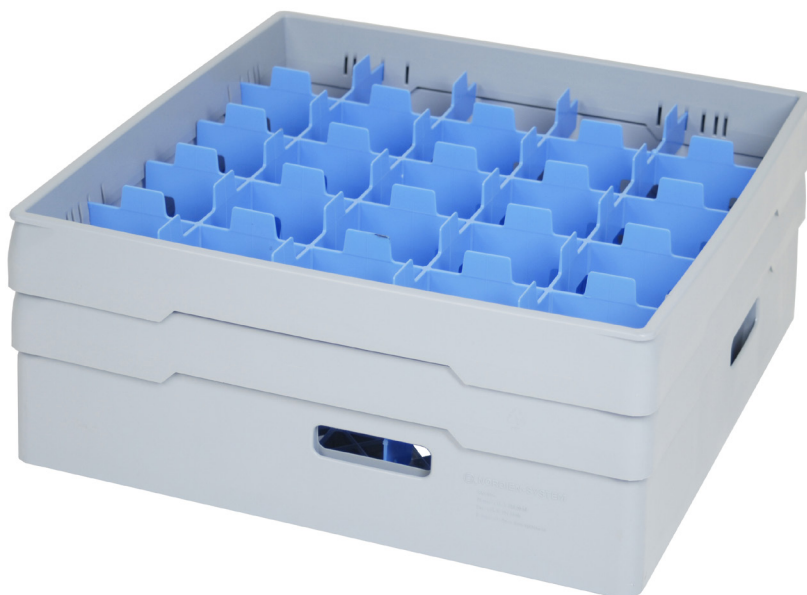

Art.No. 200AR-8

Dimension

Length: 500 mm
Width: 500 mm
Height: 156 mm

Capacity

25 glasses with a maximum diameter of 87 mm and a maximum height of 120 mm.

Cleaning

In the dishwashing machine.

Compartment basket for glasses

Art. No. 015G-2-025G

Dishwashing basket with compartments for washing, storing, and transporting glasses. The compartments protect glasses from breakage, wear, and water spots.

Features/Design

Grey, injection-moulded polypropylene basket with smooth sides and ergonomic diagonal handles for better grip and balance. Features a rhombic, large-meshed bottom for optimal drainage. Lightweight with double walls for stability, it is stackable for secure transport. Made with environmentally friendly colours and compatible with all standard 50x50 cm dishwashing machines. Grooved compartments prevent water spots. Compartment colour: Blue.