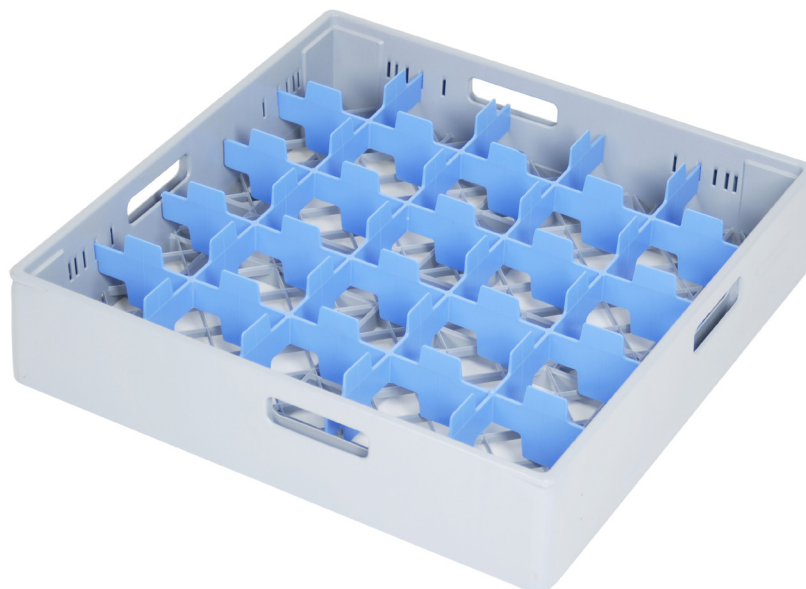

Art.No. 200AR-4

Dimension

Length: 500 mm
Width: 500 mm
Height: 306 mm

Capacity

25 glasses with a maximum diameter of 87 mm and a maximum height of 270 mm.

Cleaning

In the dishwashing machine.

Compartment basket for glasses

Art. No. 015G

Dishwashing basket with compartments for washing, storing, and transporting glasses. The compartments protect glasses from breakage, wear, and water spots.

Features/Design

Grey, injection-moulded polypropylene basket with smooth sides and ergonomic diagonal handles for better grip and balance. Features a rhombic, large-meshed bottom for optimal drainage. Lightweight with double walls for stability, it is stackable for secure transport. Made with environmentally friendly colours and compatible with all standard 50x50 cm dishwashing machines. Grooved compartments prevent water spots. Compartment colour: **Blue**.