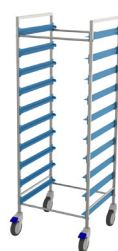

Accessories/Info

Art. No. 119 Cover for baskets.

Art. No. 135 Stainless steel drip tray.

Diverse basket trolleys for transport. The compartment can be exchanged for a different size as needed in the future.

Art.No. 200AR-10

Dimension

Length: 500 mm
Width: 500 mm
Height: 106 mm

Capacity

16 glasses with a maximum diameter of 110 mm and a maximum height of 70 mm.

Cleaning

In the dishwashing machine.