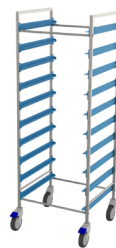

Accessories/Info

Art. No. 119 Cover for baskets.

Art. No. 135 Stainless steel drip tray.

Diverse basket trolleys for transport. The compartment can be exchanged for a different size as needed in the future.

Art.No. 200AR-10

Dimension

Length: 500 mm
Width: 500 mm
Height: 106 mm

Capacity

16 glasses with a maximum diameter of 110 mm and a maximum height of 70 mm.

Cleaning

In the dishwashing machine.