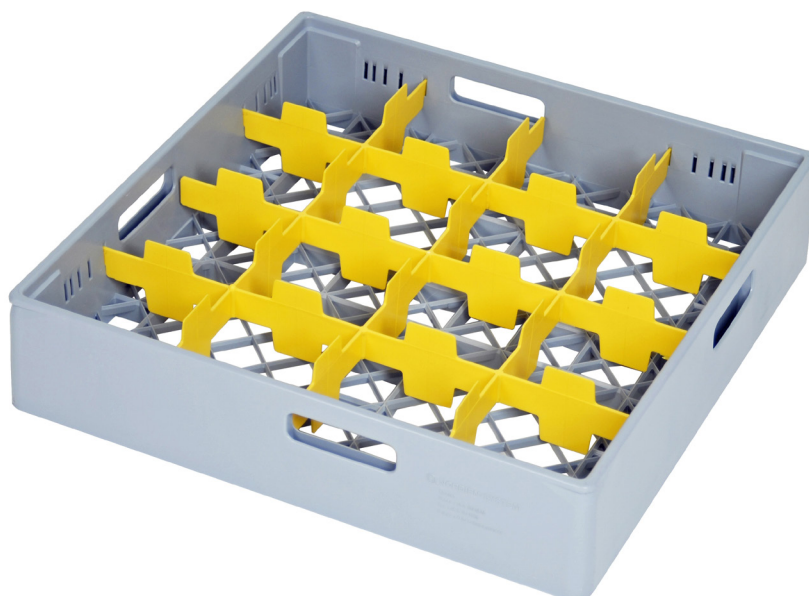

Art.No. 200AR-4

Dimension

Length: 500 mm
Width: 500 mm
Height: 306 mm

Capacity

16 glasses with a maximum diameter of 110 mm and a maximum height of 270 mm.

Cleaning

In the dishwashing machine.

Compartment basket for glasses

Art. No. 014G

Dishwashing basket with compartments for washing, storing, and transporting glasses. The compartments protect glasses from breakage, wear, and water spots.

Features/Design

Grey, injection-moulded polypropylene basket with smooth sides and ergonomic diagonal handles for better grip and balance. Features a rhombic, large-meshed bottom for optimal drainage. Lightweight with double walls for stability, it is stackable for secure transport. Made with environmentally friendly colours and compatible with all standard 50x50 cm dishwashing machines. Grooved compartments prevent water spots. Compartment colour: **Yellow**.