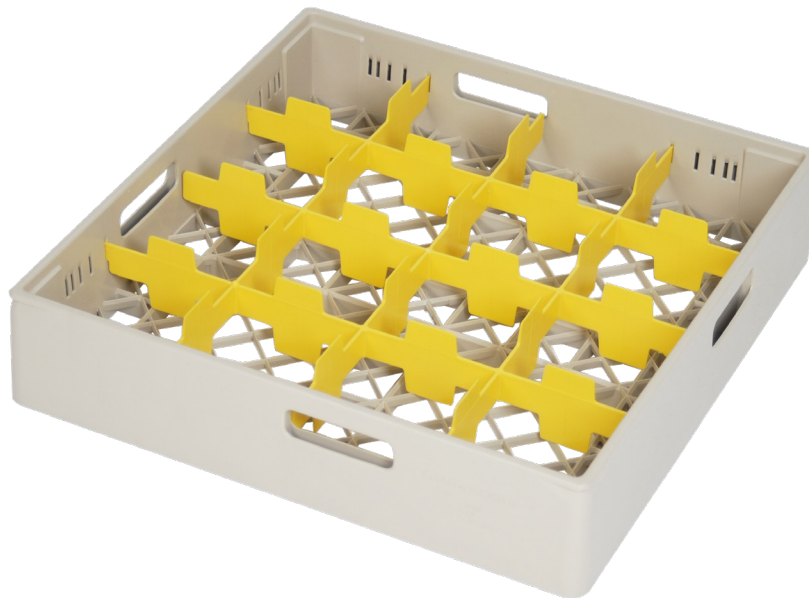

Compartment basket for glasses

Art. No. 014B

Dishwashing basket with compartments for washing, storing, and transporting glasses. The compartments protect glasses from breakage, wear, and water spots.

Features/Design

Beige, injection-moulded polypropylene basket with smooth sides and ergonomic diagonal handles for better grip and balance. Features a rhombic, large-meshed bottom for optimal drainage. Lightweight with double walls for stability, it is stackable for secure transport. Made with environmentally friendly colours and compatible with all standard 50x50 cm dishwashing machines. Grooved compartments prevent water spots. Compartment colour: **Yellow**.

Art.No. 200AR-10

Dimension

Length: 500 mm
Width: 500 mm
Height: 106 mm

Capacity

16 glasses with a maximum diameter of 110 mm and a maximum height of 70 mm.

Cleaning

In the dishwashing machine.

Compartment basket for glasses

Art. No. 014B-1-024B

Dishwashing basket with compartments for washing, storing, and transporting glasses. The compartments protect glasses from breakage, wear, and water spots.

Features/Design

Beige, injection-moulded polypropylene basket with smooth sides and ergonomic diagonal handles for better grip and balance. Features a rhombic, large-meshed bottom for optimal drainage. Lightweight with double walls for stability, it is stackable for secure transport. Made with environmentally friendly colours and compatible with all standard 50x50 cm dishwashing machines. Grooved compartments prevent water spots. Compartment colour: **Yellow**.