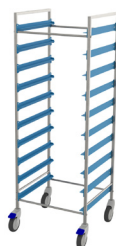

Diverse basket trolleys for transport. The compartment can be exchanged for a different size as needed in the future.

Art.No. 200AR-10