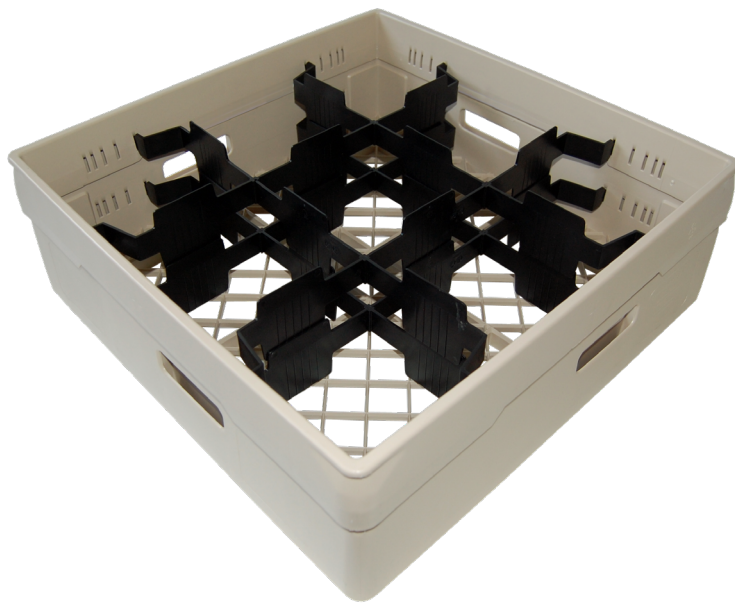

Beige, injection-moulded polypropylene basket with smooth sides and ergonomic diagonal handles for better grip and balance. Features a rhombic, large-meshed bottom for optimal drainage. Lightweight with double walls for stability, it is stackable for secure transport. Made with environmentally friendly colours and compatible with all standard 50x50 cm dishwashing machines. Grooved compartments prevent water spots. Compartment colour: **Black**.

Accessories/Info

Art. No. 119 Cover for baskets.

Art. No. 135 Stainless steel drip tray.

Diverse basket trolleys for transport. The compartment can be exchanged for a different size as needed in the future.

Art.No. 200AR-10

Dimension

Length: 500 mm
Width: 500 mm
Height: 106 mm

Capacity

9 glasses with a maximum diameter of 149 mm and a maximum height of 70 mm.

Cleaning

In the dishwashing machine.

Compartment basket for glasses

Art. No. 013B-1-023B

Dishwashing basket with compartments for washing, storing, and transporting glasses. The compartments protect glasses from breakage, wear, and water spots.

Features/Design

Beige, injection-moulded polypropylene basket with smooth sides and ergonomic diagonal handles for better grip and balance. Features a rhombic, large-meshed bottom for optimal drainage. Lightweight with double walls for stability, it is stackable for secure transport. Made with environmentally friendly colours and compatible with all standard 50x50 cm dishwashing machines. Grooved compartments prevent water spots. Compartment colour: Black.