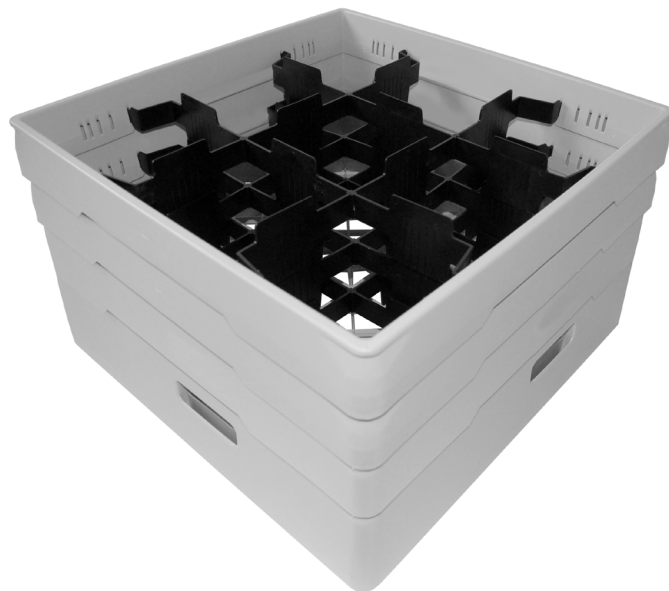

Art.No. 200AR-6

Dimension

Length: 500 mm
Width: 500 mm
Height: 206 mm

Capacity

9 glasses with a maximum diameter of 149 mm and a maximum height of 170 mm.

Cleaning

In the dishwashing machine.

Compartment basket for glasses

Art. No. 013G-3-023G

Dishwashing basket with compartments for washing, storing, and transporting glasses. The compartments protect glasses from breakage, wear, and water spots.

Features/Design

Grey, injection-moulded polypropylene basket with smooth sides and ergonomic diagonal handles for better grip and balance. Features a rhombic, large-meshed bottom for optimal drainage. Lightweight with double walls for stability, it is stackable for secure transport. Made with environmentally friendly colours and compatible with all standard 50x50 cm dishwashing machines. Grooved compartments prevent water spots. Compartment colour: **Black**.