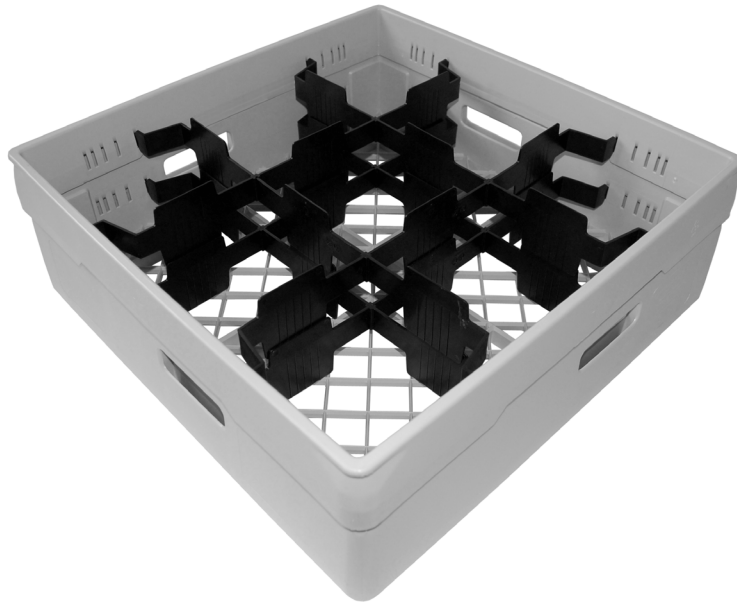

Accessories/Info

Art. No. 119 Cover for baskets.

Art. No. 135 Stainless steel drip tray.

Diverse basket trolleys for transport. The compartment can be exchanged for a different size as needed in the future.

Art.No. 200AR-10

Dimension

Length: 500 mm
Width: 500 mm
Height: 106 mm

Capacity

9 glasses with a maximum diameter of 149 mm and a maximum height of 70 mm.

Cleaning

In the dishwashing machine.

Compartment basket for glasses

Art. No. 013G-1-023G

Dishwashing basket with compartments for washing, storing, and transporting glasses. The compartments protect glasses from breakage, wear, and water spots.

Features/Design

Grey, injection-moulded polypropylene basket with smooth sides and ergonomic diagonal handles for better grip and balance. Features a rhombic, large-meshed bottom for optimal drainage. Lightweight with double walls for stability, it is stackable for secure transport. Made with environmentally friendly colours and compatible with all standard 50x50 cm dishwashing machines. Grooved compartments prevent water spots. Compartment colour: **Black**.