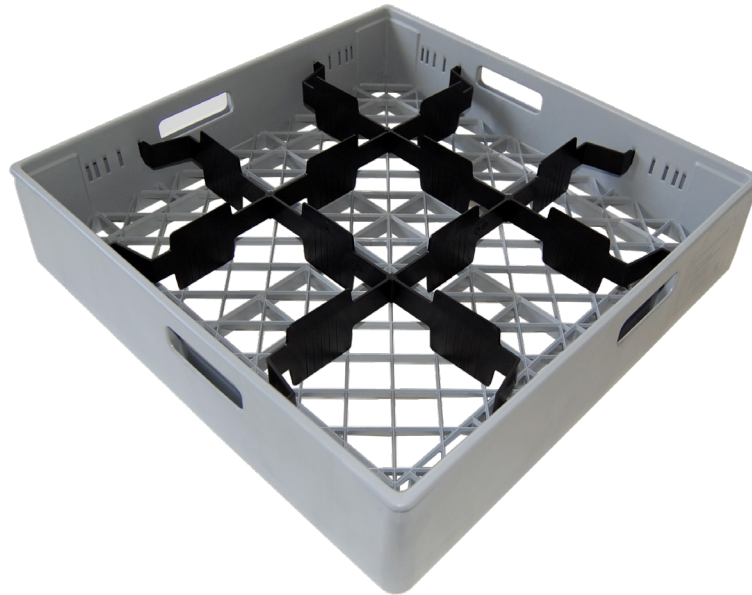

Art.No. 200AR-4

Dimension

Length: 500 mm
Width: 500 mm
Height: 306 mm

Capacity

9 glasses with a maximum diameter of 149 mm and a maximum height of 270 mm.

Cleaning

In the dishwashing machine.

Compartment basket for glasses

Art. No. 013G

Dishwashing basket with compartments for washing, storing, and transporting glasses. The compartments protect glasses from breakage, wear, and water spots.

Features/Design

Grey, injection-moulded polypropylene basket with smooth sides and ergonomic diagonal handles for better grip and balance. Features a rhombic, large-meshed bottom for optimal drainage. Lightweight with double walls for stability, it is stackable for secure transport. Made with environmentally friendly colours and compatible with all standard 50x50 cm dishwashing machines. Grooved compartments prevent water spots. Compartment colour: **Black**.