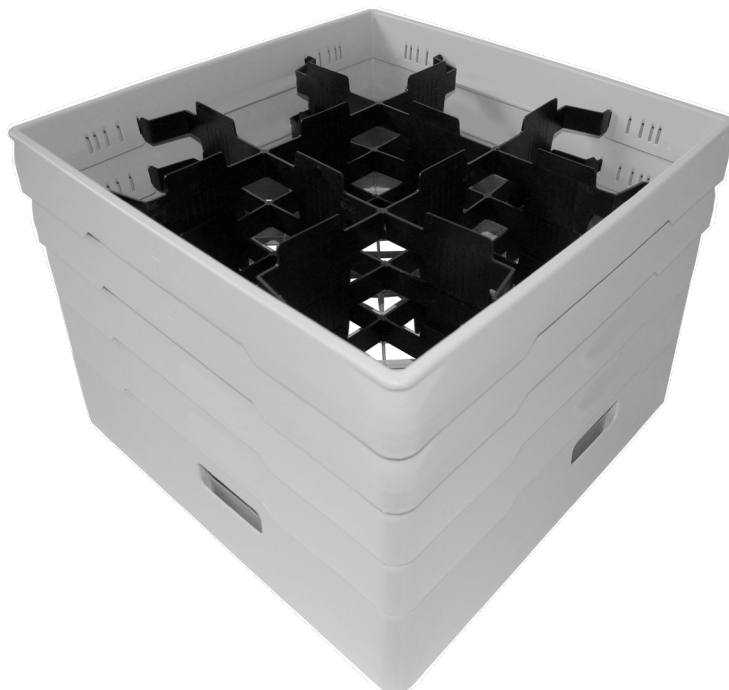

Compartment basket for glasses

Art. No. 013G-4-023G

Dishwashing basket with compartments for washing, storing, and transporting glasses. The compartments protect glasses from breakage, wear, and water spots.

Features/Design

Grey, injection-moulded polypropylene basket with smooth sides and ergonomic diagonal handles for better grip and balance. Features a rhombic, large-meshed bottom for optimal drainage. Lightweight with double walls for stability, it is stackable for secure transport. Made with environmentally friendly colours and compatible with all standard 50x50 cm dishwashing machines. Grooved compartments prevent water spots. Compartment colour: **Black**.

Accessories/Info

Art. No. 119 Cover for baskets.

Art. No. 135 Stainless steel drip tray.

Diverse basket trolleys for transport. The compartment can be exchanged for a different size as needed in the future.

Dimension

Length: 500 mm
Width: 500 mm
Height: 306 mm

Capacity

9 glasses with a maximum diameter of 149 mm and a maximum height of 270 mm.

Cleaning

In the dishwashing machine.