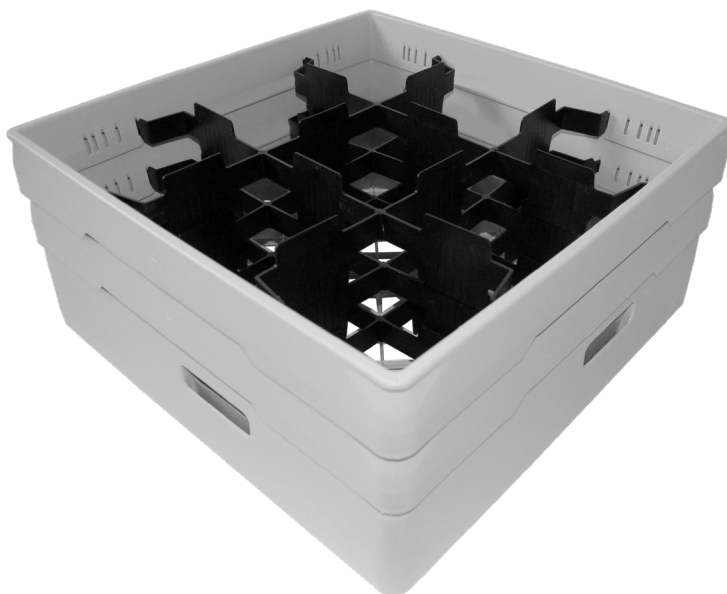

Art.No. 200AR-8

Dimension

Length: 500 mm
Width: 500 mm
Height: 156 mm

Capacity

9 glasses with a maximum diameter of 149 mm and a maximum height of 120 mm.

Cleaning

In the dishwashing machine.

Compartment basket for glasses

Art. No. 013G-2-023G

Dishwashing basket with compartments for washing, storing, and transporting glasses. The compartments protect glasses from breakage, wear, and water spots.

Features/Design

Grey, injection-moulded polypropylene basket with smooth sides and ergonomic diagonal handles for better grip and balance. Features a rhombic, large-meshed bottom for optimal drainage. Lightweight with double walls for stability, it is stackable for secure transport. Made with environmentally friendly colours and compatible with all standard 50x50 cm dishwashing machines. Grooved compartments prevent water spots. Compartment colour: **Black**.