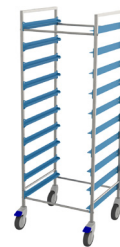

Accessories/Info

Art. No. 119 Cover for baskets.

Art. No. 135 Stainless steel drip tray.

Diverse basket trolleys for transport. The compartment can be exchanged for a different size as needed in the future.

Art.No. 200AR-10

Dimension

Length: 500 mm
Width: 500 mm
Height: 106 mm

Capacity

9 glasses with a maximum diameter of 149 mm and a maximum height of 70 mm.

Cleaning

In the dishwashing machine.